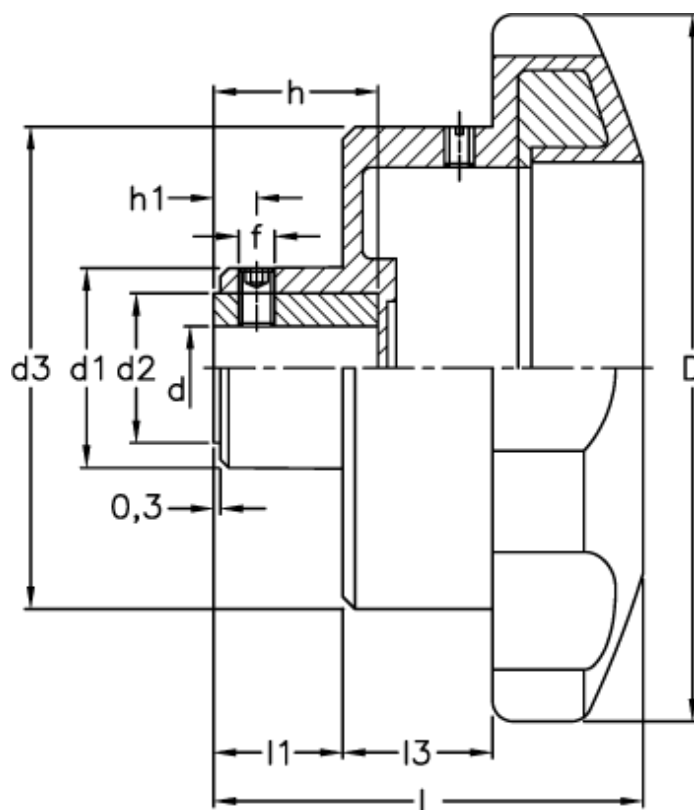

Data Sheet

Article number: 2307030355

Description: E+G Lobe handknob
VHT.110-GXX2-SST 12

Measures

D = 110

l3 = 18

d1 = 28

d2 = 22

d3 = 77

f = M5

h1 = 6

L = 58

l1 = 20.0